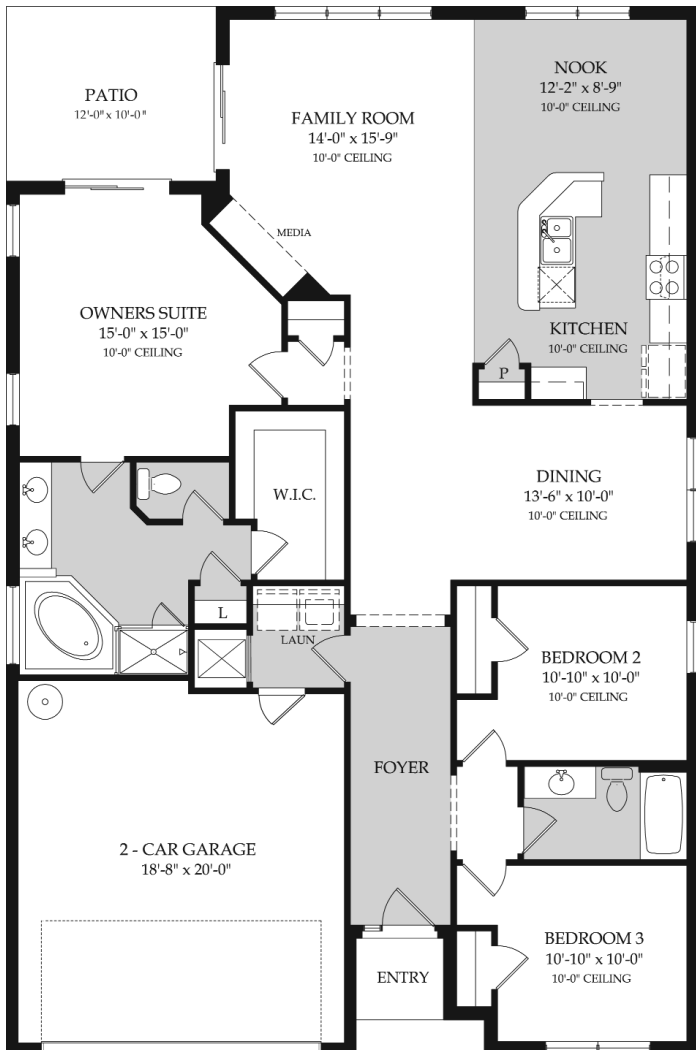

Valencia

3 Bedroom - 2 Bath - 2 Car Garage
1810 S.F. Living Area

Floor Plan

Classic

Mediterranean

Mission