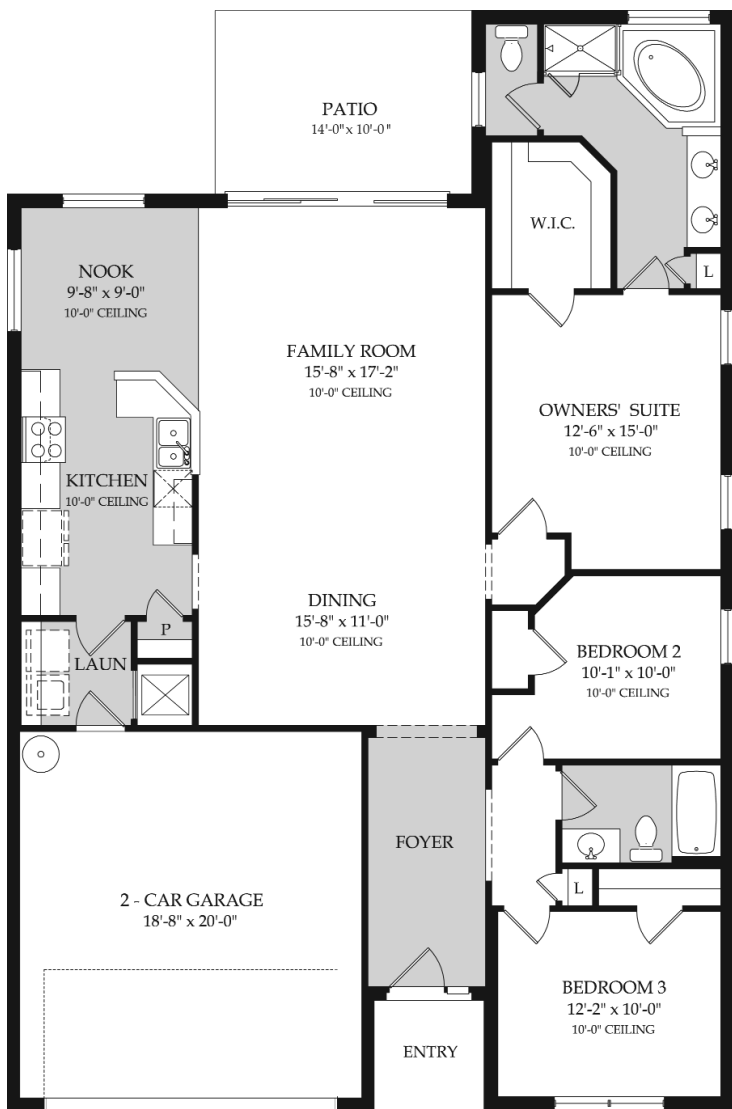

# Riviera

3 Bedroom - 2 Bath - 2 Car Garage  
1687 S.F. Living Area

Floor Plan

Classic

Mediterranean

Mission