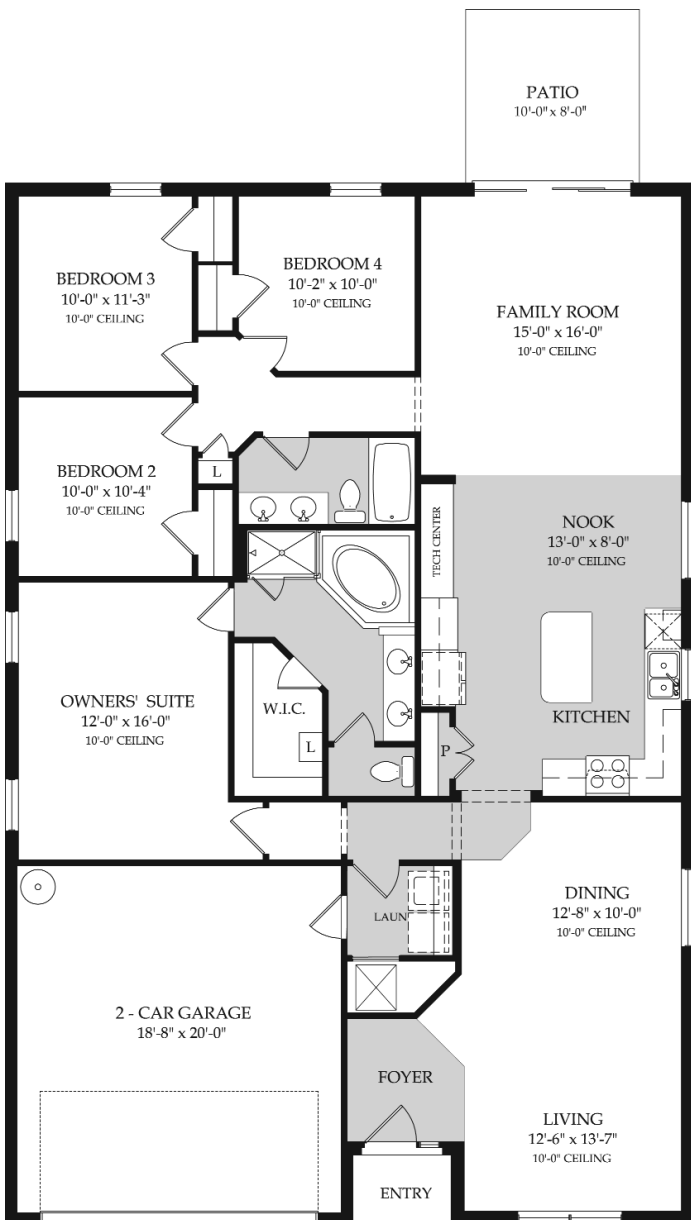

Casa Grande

4 Bedroom - 2 Bath - 2 Car Garage
1955 S.F. Living Area

Floor Plan

Classic

Mediterranean

Mission

In the interest of continuous improvement, Bering Homes reserves the right to change or modify floor plans and elevations without prior notice or obligation. These are artist renderings with approximate dimensions. (CGC 022869) ©Copyright 2006-2007 Bering Homes. All rights reserved