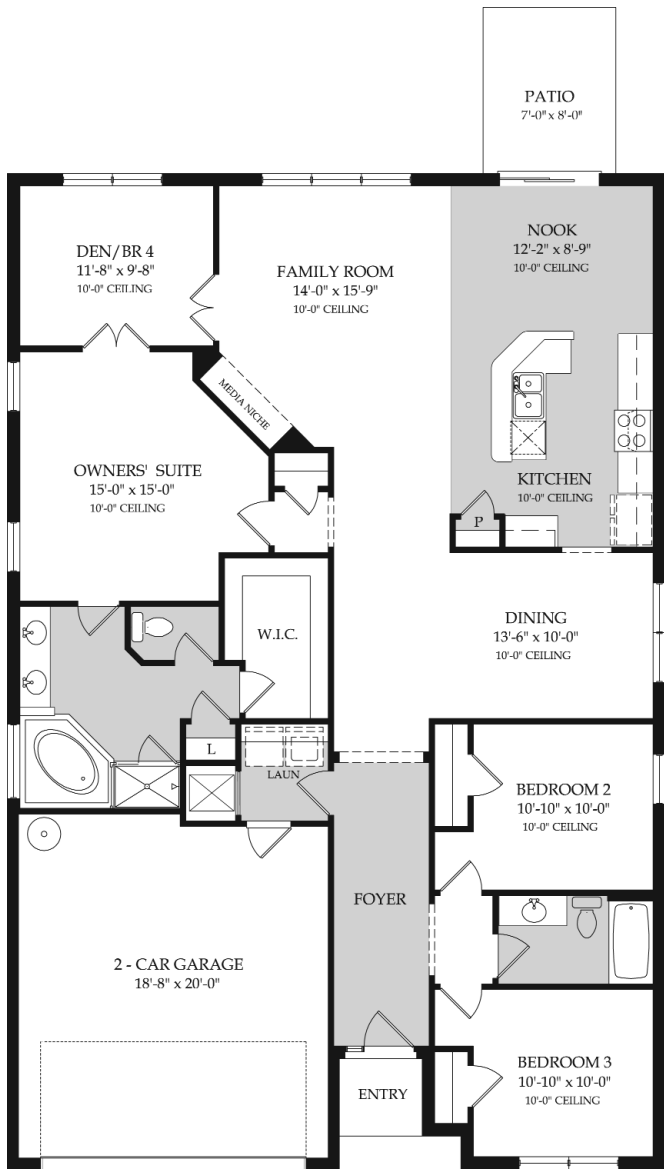

Bermuda

3 Bedroom + Den or Bedroom 4
 2 Bath - 2 Car Garage
 1930 S.F. Living Area

Floor Plan

Classic

Mediterranean

Mission